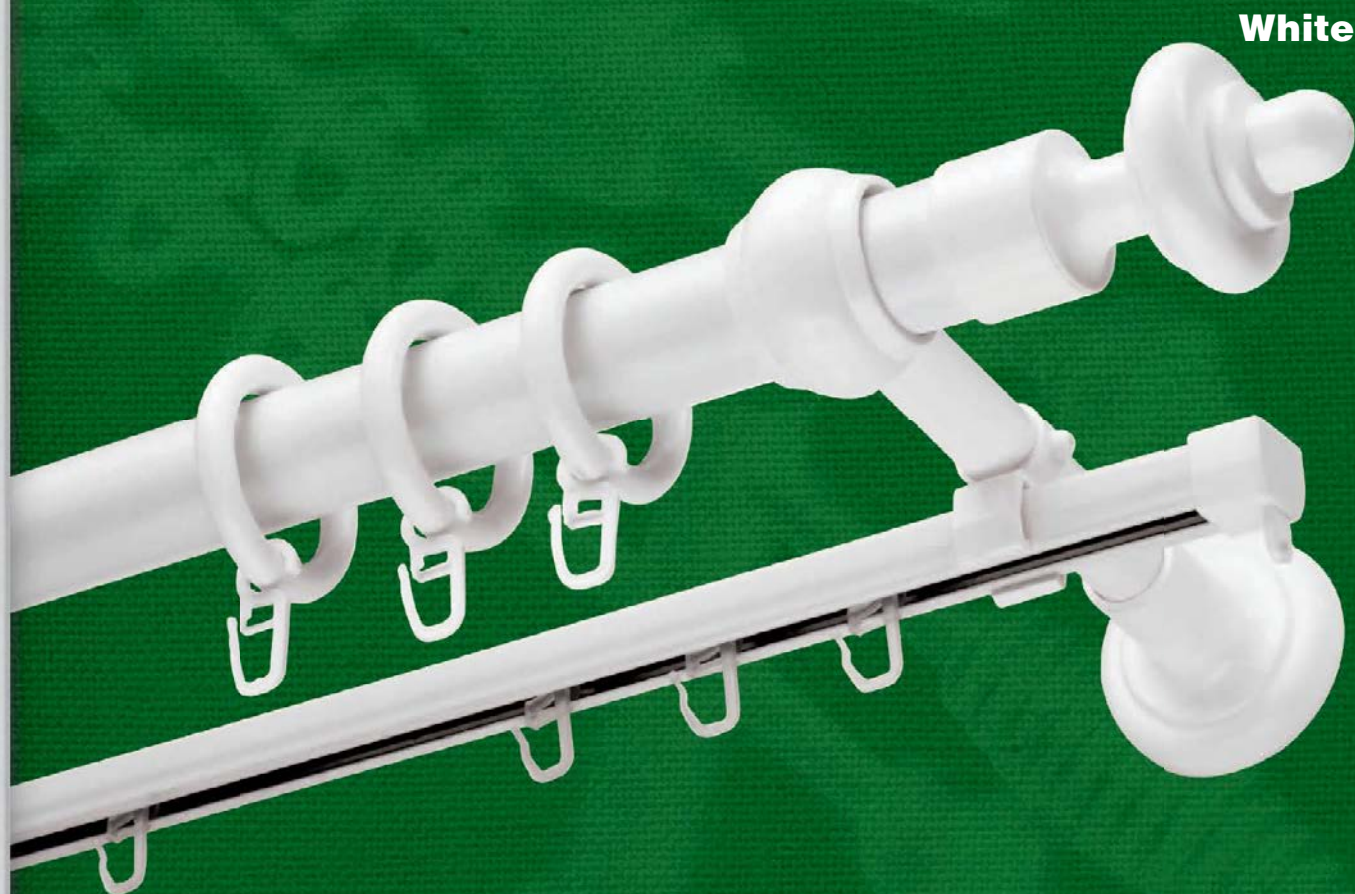

57

tel.: +38 067 564-95-74
tel./fax: +38 032 247-38-30
www.cardinal-eu.com
info@cardinal-eu.com

Tubular curtain rods

Decor plastic

Ø28 mm

classic

White