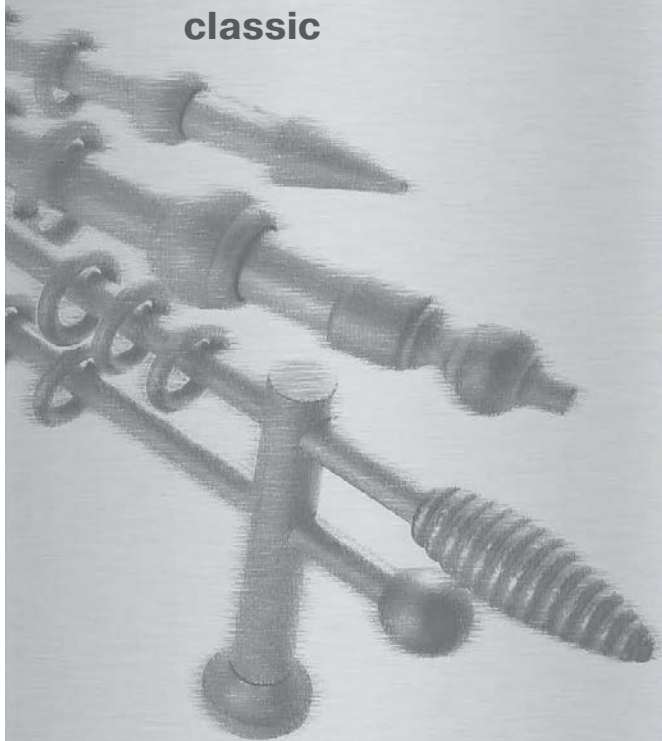

57

tel.: +38 067 564-95-74
tel./fax: +38 032 247-38-30
www.cardinal-eu.com
info@cardinal-eu.com

Tubular curtain rods

Decor plastic

Ø28 mm

classic

White