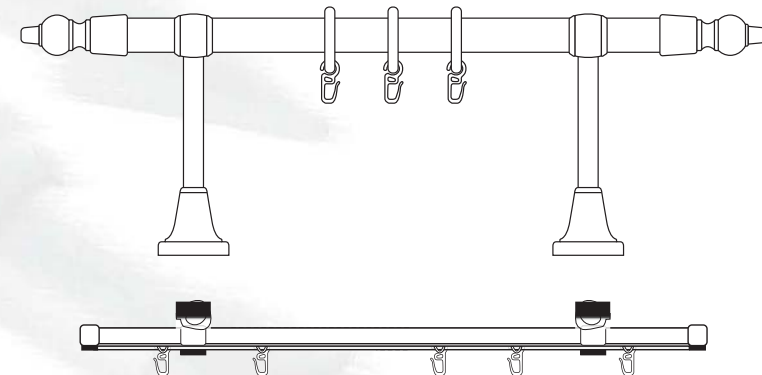

KT

tel.: +38 067 564-95-74
tel./fax: +38 032 247-38-30
www.cardinal-eu.com
info@cardinal-eu.com

54

Set description:

1. Tube metal Ø28 mm, covered with tape “wooden like”;
2. Finials wooden Ø28 mm;
3. Brackets wooden Ø28 mm single
4. Rings wooden Ø56/42 mm with plastic pins;
5. U-rail for second and/or third row. Metal rail covered by paint or lacquer, brackets, finials and hooks for rail – plastic.

Length of curtain rods: 120 cm, 160 cm, 200 cm, 240 cm, 280 cm, 300 cm, 320 cm*, 350 cm, 400 cm*.

* *Length, which consists of two parts*

Are made in such colors: **pine, beech, light oak, golden oak, dark oak, walnut, mahon, cherry.**

Elements for curtain rods

type/size

	Finial wooden 85×36 mm	094
	Bracket single wooden 200×45 mm	013
	Ring wooden Ø56/42 mm	001
	Hook plastic	001
	Tube Ø28 mm metal 120 cm, 160 cm, 200 cm, 240 cm, 280 cm, 300 cm, 350 cm	TTT
	U-rail metal 120 cm, 160 cm, 200 cm, 240 cm, 280 cm, 300 cm, 350 cm	TTT
	Set of accessories for u-rail metal	TTT